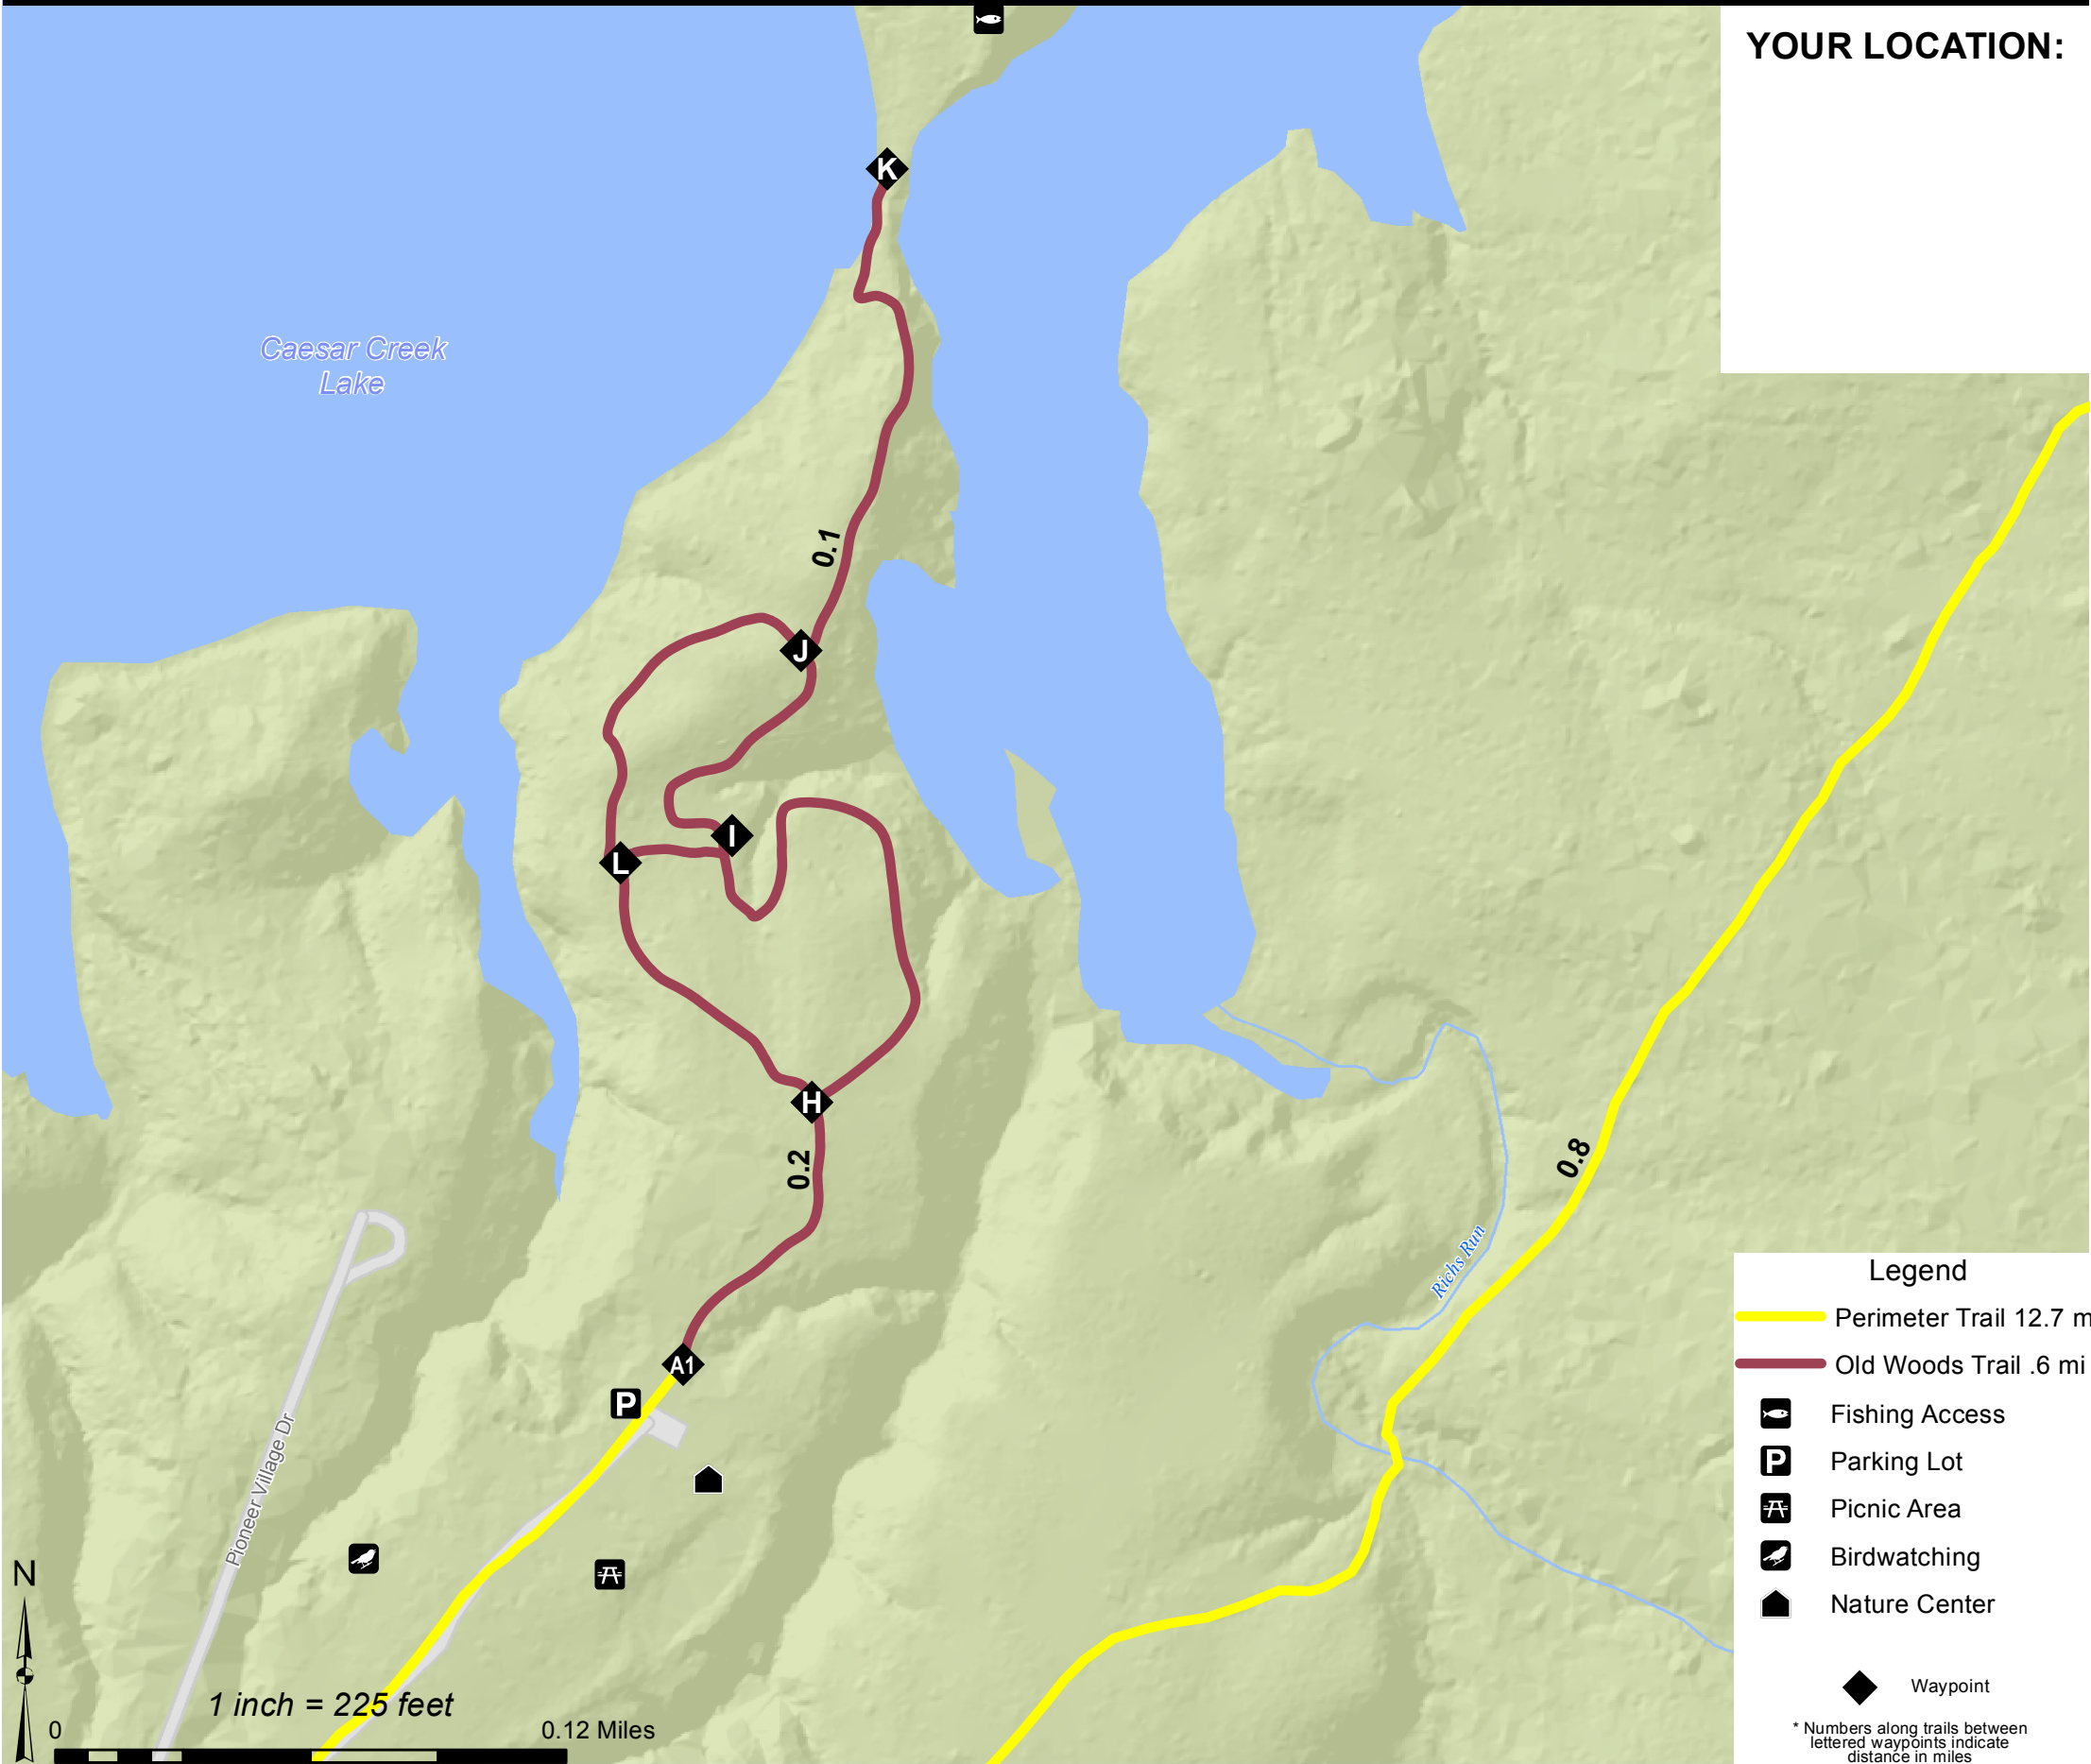

HIKING TRAILS

CAESAR CREEK STATE PARK

YOUR LOCATION:

Legend

- Perimeter Trail 12.7 mi
- Old Woods Trail .6 mi
- Fishing Access
- Parking Lot
- Picnic Area
- Birdwatching
- Nature Center

Waypoint

* Numbers along trails between lettered waypoints indicate distance in miles